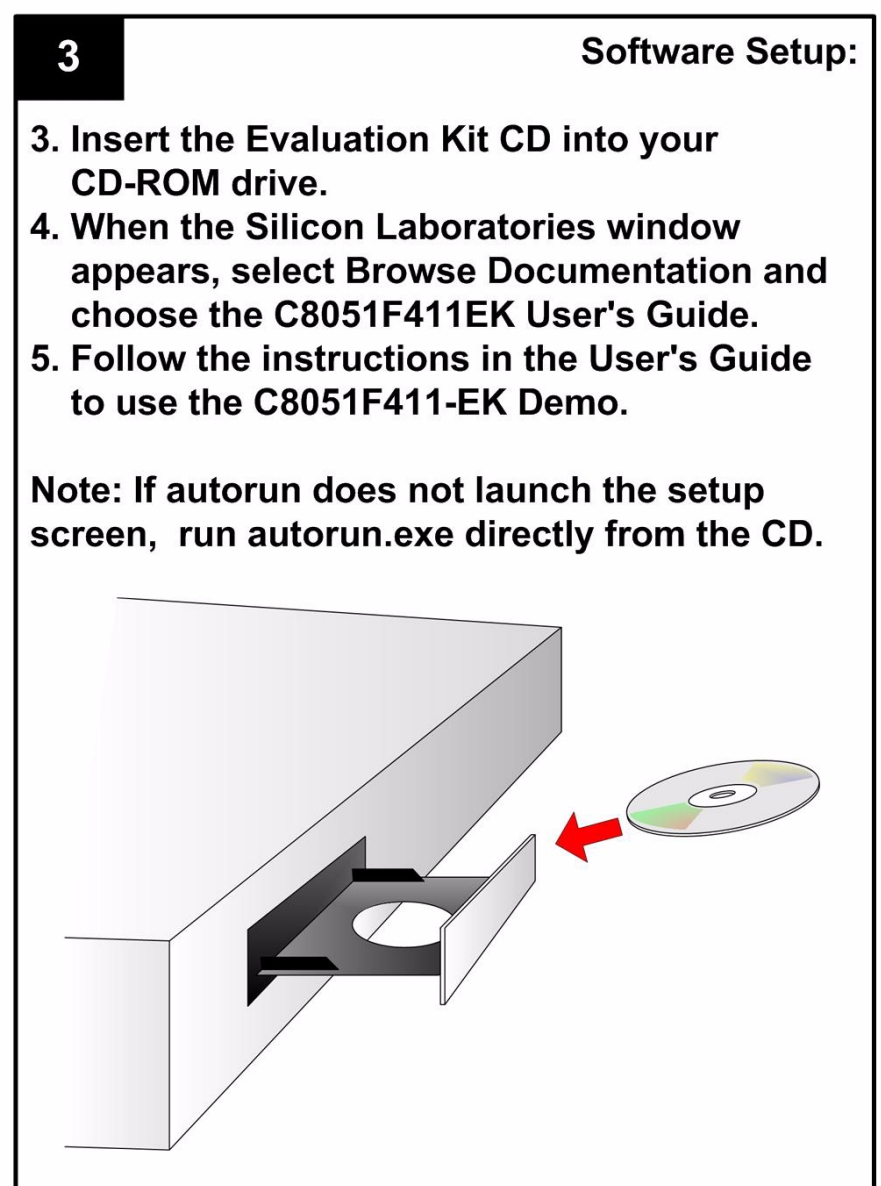

## C8051F411 EVALUATION KIT QUICK-START GUIDE

For the latest firmware and product updates, go to [www.silabs.com](http://www.silabs.com).